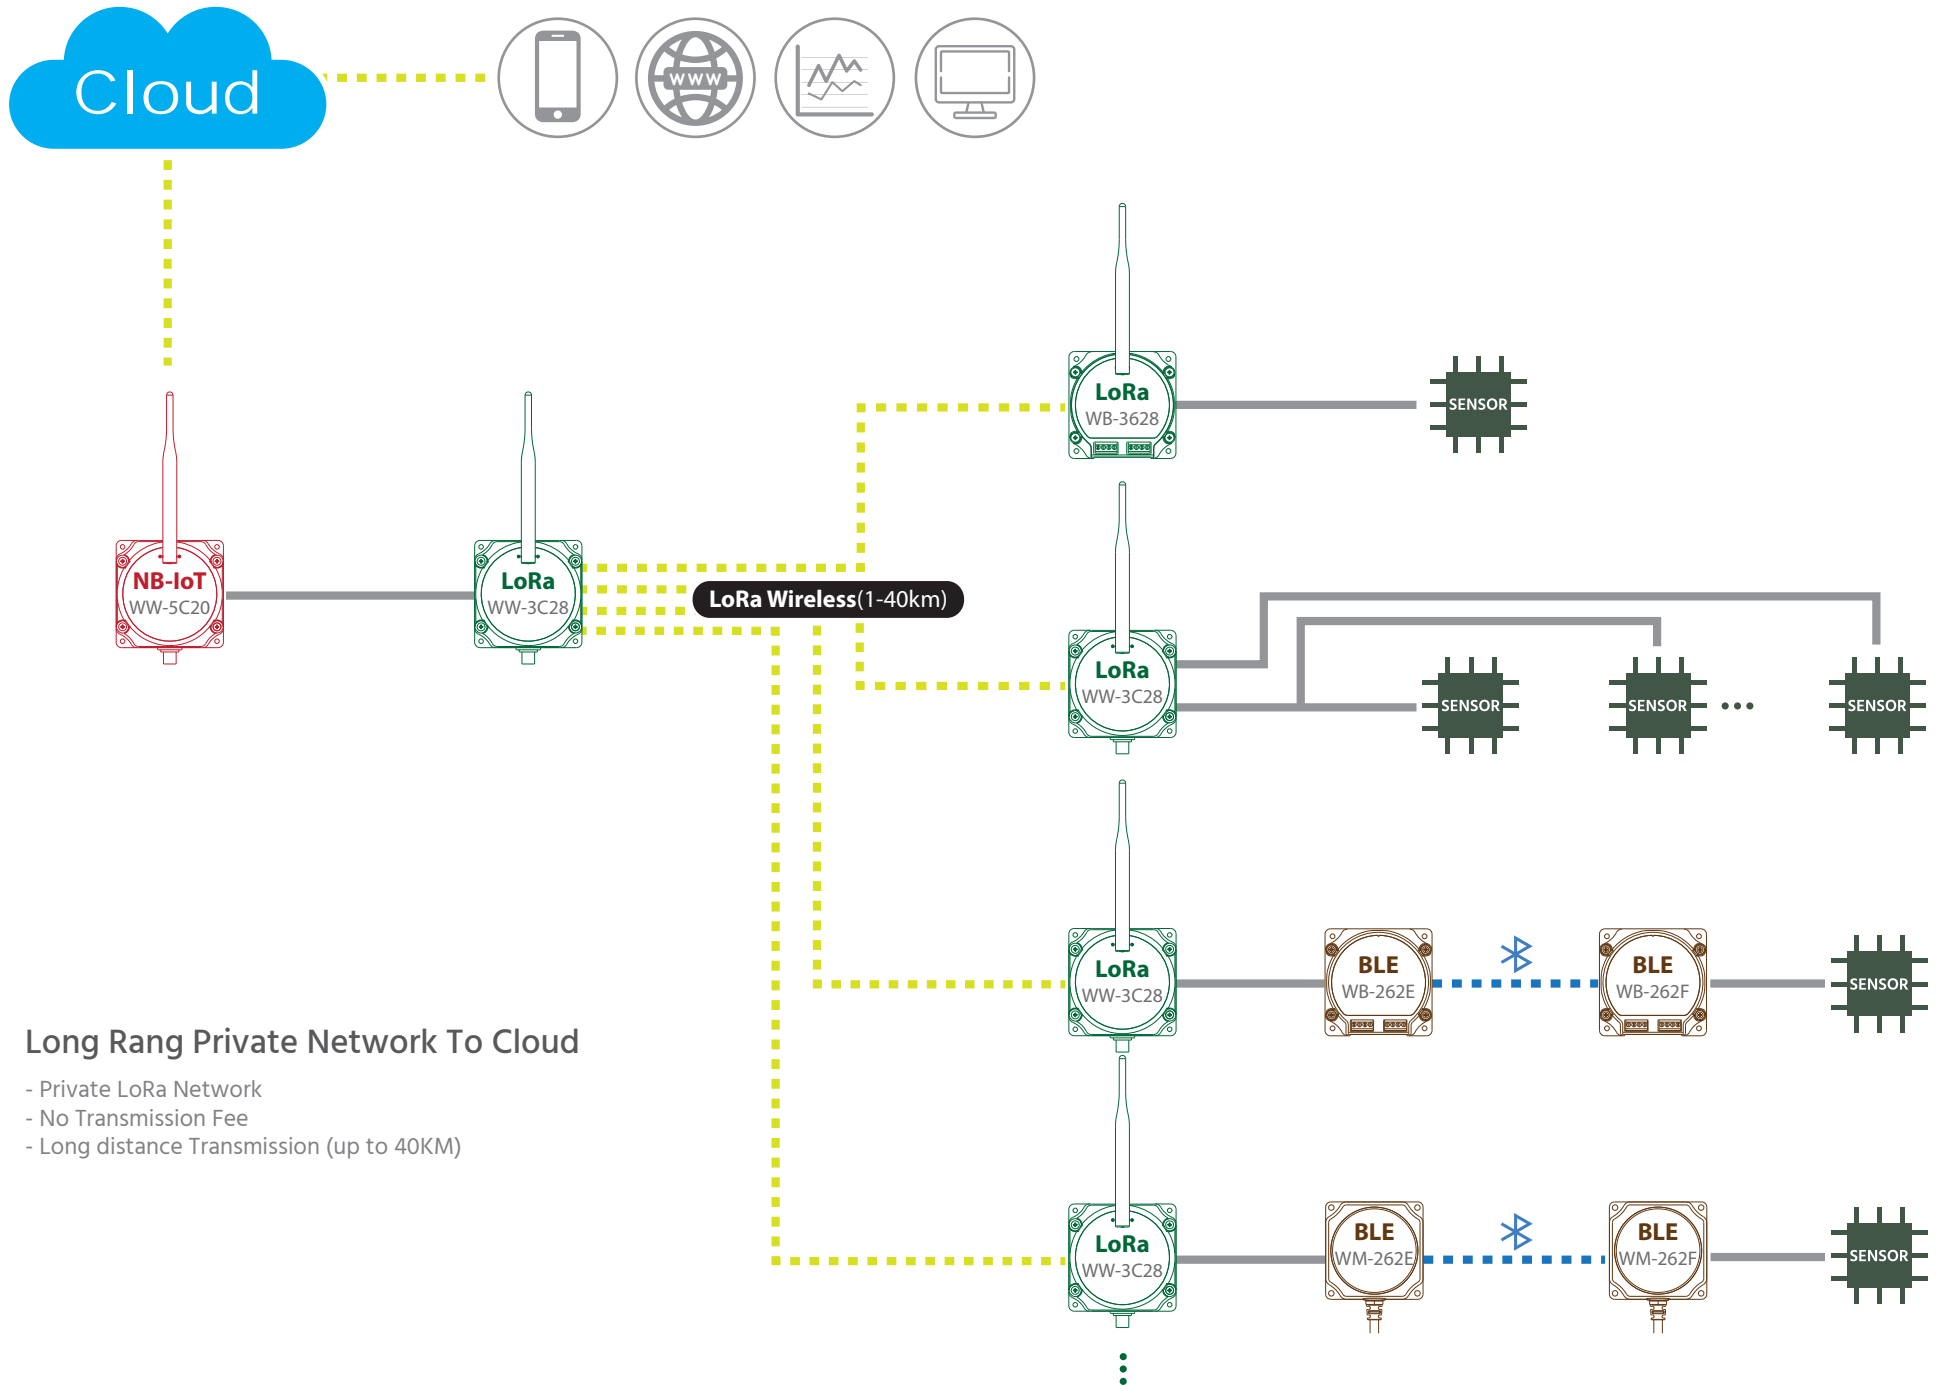

LoRa Wireless(1-40km)

Long Range Private Network

- Private LoRa Network
- No Transmission Fee
- Long distance Transmission (up to 40KM)

Long Rang Private Network To Cloud

- Private LoRa Network
- No Transmission Fee
- Long distance Transmission (up to 40KM)